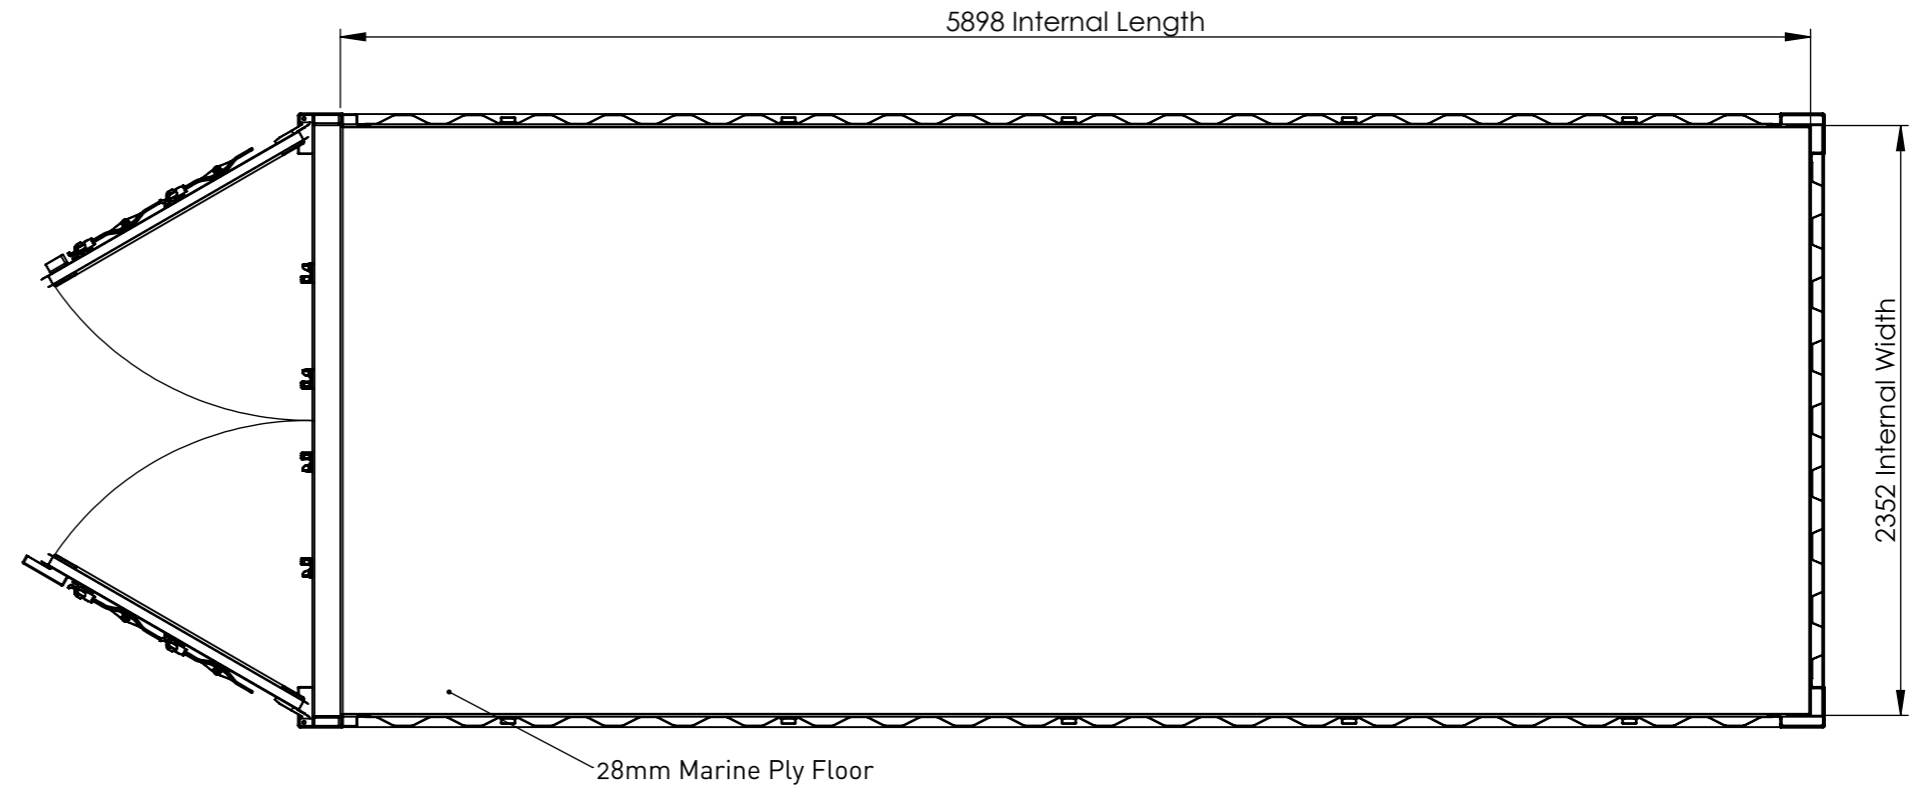

Max. Gross Weight	30,480 KG	67,200 LBS
Tare Weight	2,185 KG	4,820 LBS
Max. Payload	28,295 KG	62,380 LBS
Cubic Capacity	33.2 m ³	1,173 ft ³
Floor Area	13.9 m ²	150 ft ²

Preliminary Drawing for Information Only

SELF STORAGE CONTAINERS

Secure Yours Today: L 01270 582222 M 07983 970469 | The Old Gas Storage Yard, Stewart St, Crewe, CW2 7RW