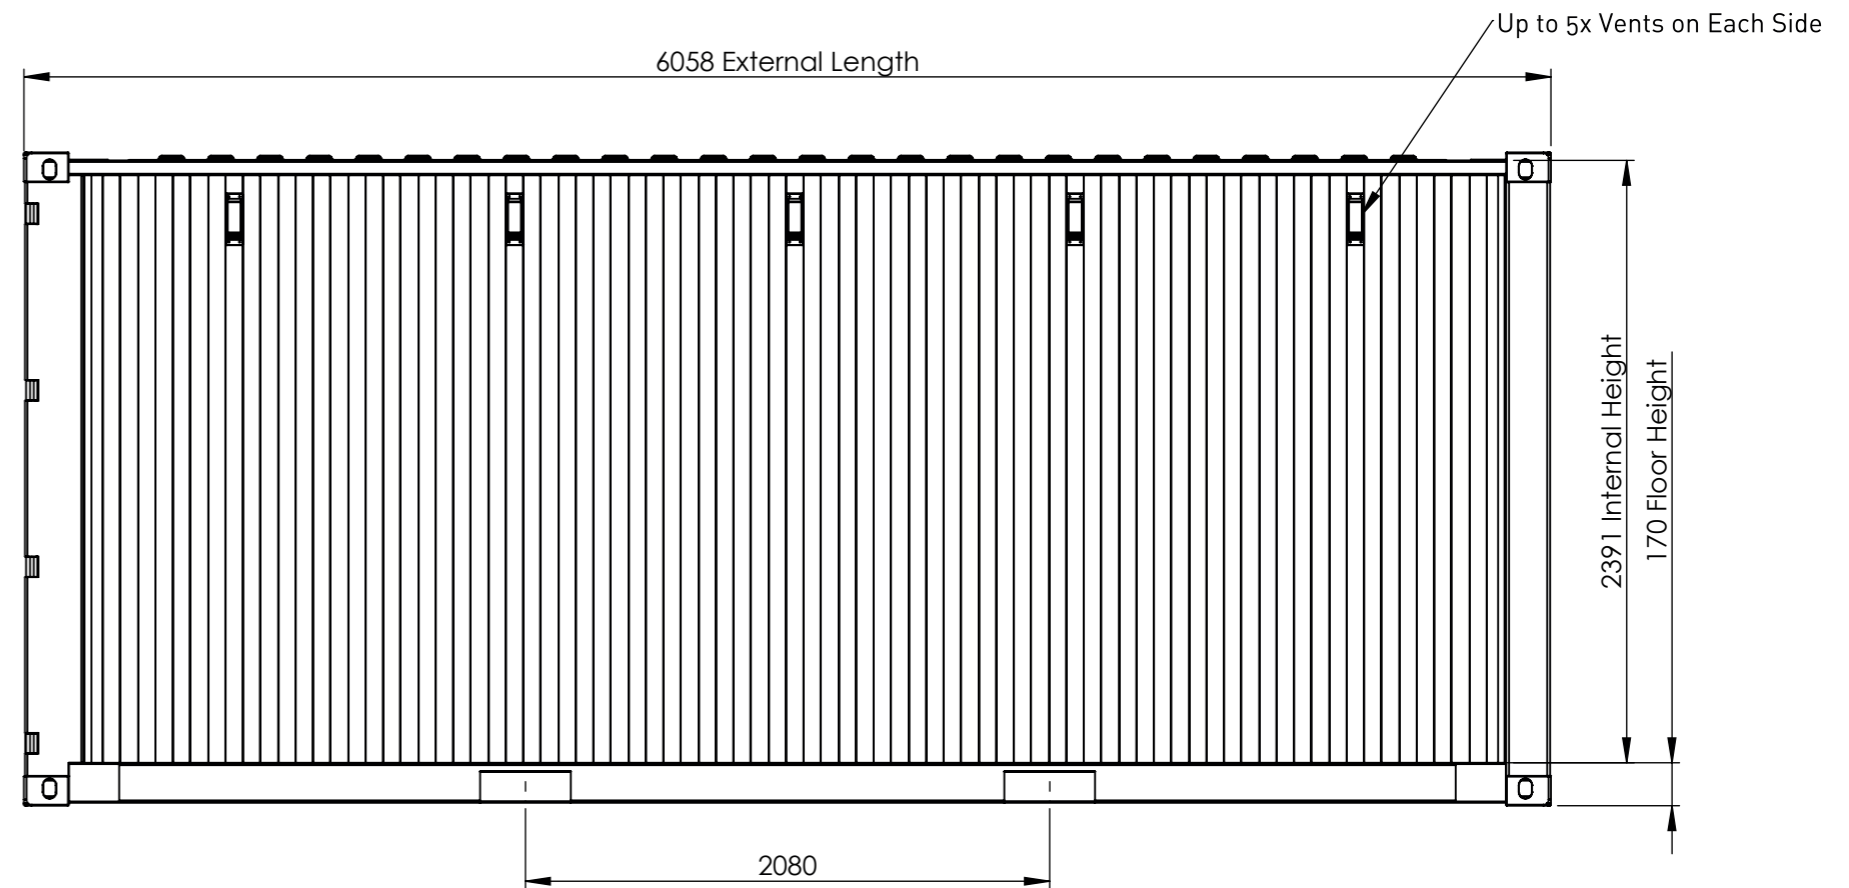

Max. Gross Weight	30,480 KG	67,200 LBS
Tare Weight	2,185 KG	4,820 LBS
Max. Payload	28,295 KG	62,380 LBS
Cubic Capacity	33.2 m ³	1,173 ft ³
Floor Area	13.9 m ²	150 ft ²

Preliminary Drawing for Information Only

SELF STORAGE CONTAINERS

Secure Yours Today: L 01270 582222 M 07983 970469 | The Old Gas Storage Yard, Stewart St, Crewe, CW2 7RW