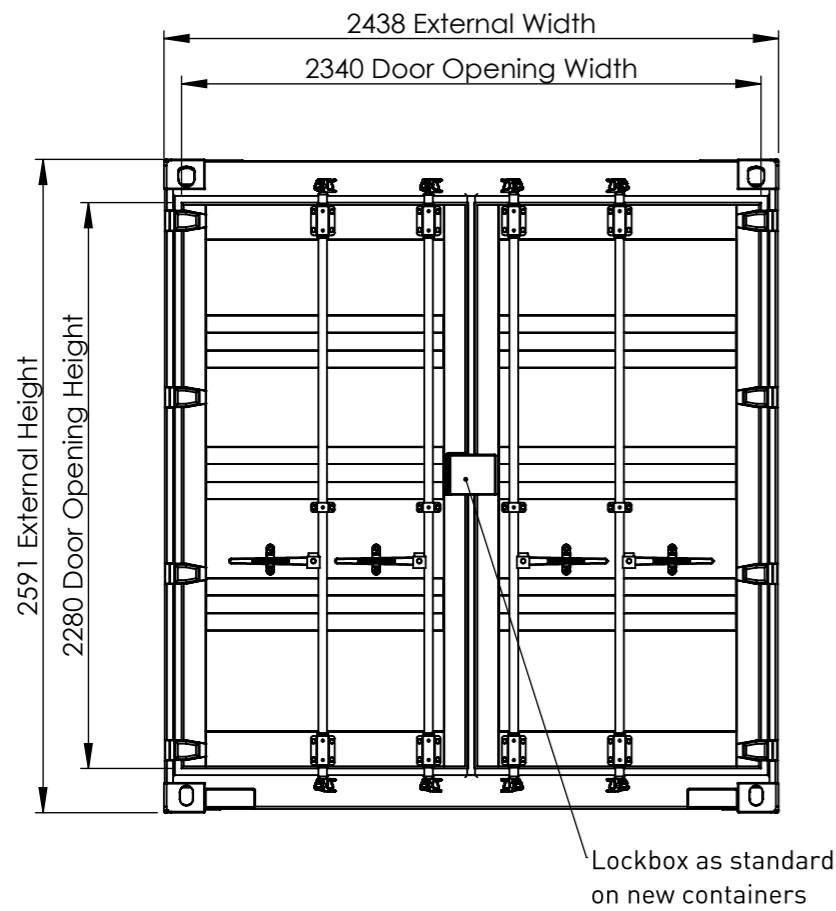

Max. Gross Weight	30,480 KG	67,200 LBS
Tare Weight	2,185 KG	4,820 LBS
Max. Payload	28,295 KG	62,380 LBS
Cubic Capacity	33.2 m ³	1,173 ft ³
Floor Area	13.9 m ²	150 ft ²

Preliminary Drawing for Information Only

SELF STORAGE CONTAINERS

Secure Yours Today: L 01270 582222 M 07983 970469 | The Old Gas Storage Yard, Stewart St, Crewe, CW2 7RW